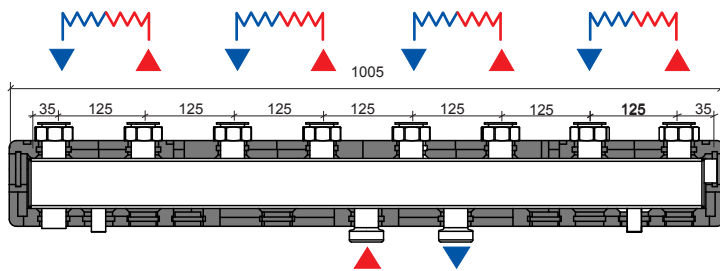

Vorlaufkammer zu Ø 38 (DN40)
Rücklaufkammer zu Ø 38 (DN40)

DESCRIPTION

DN 25 "C70 PROFITEK" double independent chamber zone manifolds may manage from 2 to 5 zones with different plant requirements.

ADVANTAGES

- It allows the management of multiple zone plants
- Built with a square profile.
- Thermal insulation in black EPP
- 3 versions according to connections:
 - "C70/F" with flanged connections
 - "C70/M" with "Minipump" ball valve
 - "C70/F" with threaded connections

Delivery chamber of Ø 38 (DN40)
Return chamber of Ø 38 (DN40)

ABMESSUNGEN UND ANSCHLÜSSE / DIMENSIONS AND CONNECTIONS

DN 25 "C70/2F"

Legende / Key

- 1 Anschluss für SicherheitsGruppe (Vorlauf)
Safety unit connection (flow)
- 2 Anschluss für Ausdehnungsgefäß (Rücklauf)
Expansion tank connection (return)
- 3 Anschluss für Wandhalterung "Delta"
Wall bracket "Delta" connection

ABMESSUNGEN UND ANSCHLÜSSE / DIMENSIONS AND CONNECTIONS

DN 25 "C70/3F"

DN 25 "C70/4F"

DN 25 "C70/5F"

NENN-DURCHMESSER - Ø NOMINAL	DN25
Leistung - Output ΔT 20 K	93 kW
Nenn-durchfluss - Nom. Flow Rate ΔT 20 K	4000 l/h
Max. Temperatur - Max. temperature	110°C
Max. Druck - Max. pressure	6 bar
Isolierungsmaterial Material of insulation	EPP 40 g/l λ 0.036 W/mK sp 25 mm
Material - Material	<i>Stahl - Steel</i> S235
Max. Gesamt-abmessungen Max overall dimension	2F 125x170x505
	3F 130x170x755
	4F 120x200x1070
	5F 120x200x1300