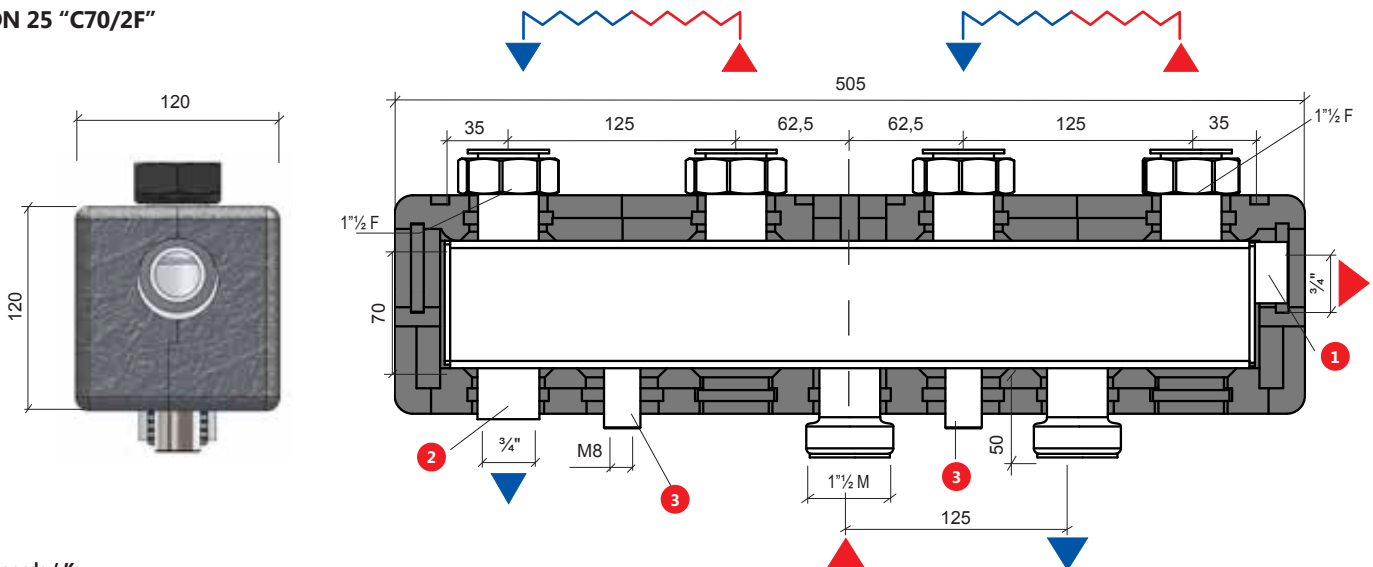

Vorlaufkammer zu Ø 38 (DN40)
Rücklaufkammer zu Ø 38 (DN40)

DESCRIPTION

DN 25 "C70 PROFITEK" double independent chamber zone manifolds may manage from 2 to 5 zones with different plant requirements.

ADVANTAGES

- It allows the management of multiple zone plants
- Built with a square profile.
- Thermal insulation in black EPP
- 3 versions according to connections:
 - "C70/F" with flanged connections
 - "C70/M" with "Minipump" ball valve
 - "C70/F" with threaded connections

Delivery chamber of Ø 38 (DN40)
Return chamber of Ø 38 (DN40)

ABMESSUNGEN UND ANSCHLÜSSE / DIMENSIONS AND CONNECTIONS

DN 25 "C70/2F"

Legende / Key

- 1 Anschluss für SicherheitsGruppe (Vorlauf)
Safety unit connection (flow)
- 2 Anschluss für Ausdehnungsgefäß (Rücklauf)
Expansion tank connection (return)
- 3 Anschluss für Wandhalterung "Delta"
Wall bracket "Delta" connection

ABMESSUNGEN UND ANSCHLÜSSE / DIMENSIONS AND CONNECTIONS

DN 25 "C70/3F"

DN 25 "C70/4F"

DN 25 "C70/5F"

NENN-DURCHMESSER - Ø NOMINAL	DN25
Leistung - Output ΔT 20 K	93 kW
Nenn-durchfluss - Nom. Flow Rate ΔT 20 K	4000 l/h
Max. Temperatur - Max. temperature	110°C
Max. Druck - Max. pressure	6 bar
Isolierungsmaterial Material of insulation	EPP 40 g/l λ 0.036 W/mK sp 25 mm
Material - Material	<i>Stahl - Steel</i> S235
Max. Gesamt-abmessungen Max overall dimension	2F 125x170x505
	3F 130x170x755
	4F 120x200x1070
	5F 120x200x1300