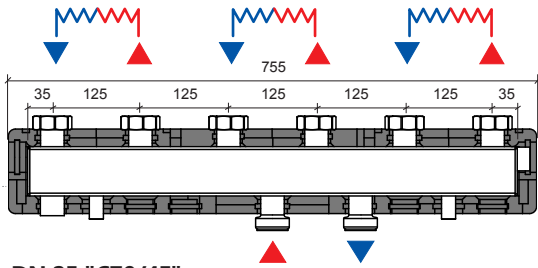

- It allows the management of multiple zone plants
- Built with a square profile.
- Thermal insulation in black EPP
- 3 versions according to connections:
 - "C70/F" with flanged connections
 - "C70/M" with "Minipump" ball valve
 - "C70/F" with threaded connections

Delivery chamber of Ø 38 (DN40)
Return chamber of Ø 38 (DN40)

ABMESSUNGEN UND ANSCHLÜSSE / DIMENSIONS AND CONNECTIONS

DN 25 "C70/2F"

Legende / Key

- 1 Anschluss für SicherheitsGruppe (Vorlauf)
Safety unit connection (flow)
- 2 Anschluss für Ausdehnungsgefäß (Rücklauf)
Expansion tank connection (return)
- 3 Anschluss für Wandhalterung "Delta"
Wall bracket "Delta" connection

ABMESSUNGEN UND ANSCHLÜSSE / DIMENSIONS AND CONNECTIONS

DN 25 "C70/3F"

DN 25 "C70/4F"

DN 25 "C70/5F"

NENN-DURCHMESSER - Ø NOMINAL	DN25
Leistung - Output ΔT 20 K	93 kW
Nenn-durchfluss - Nom. Flow Rate ΔT 20 K	4000 l/h
Max. Temperatur - Max. temperature	110°C
Max. Druck - Max. pressure	6 bar
Isolierungsmaterial Material of insulation	EPP 40 g/l λ 0.036 W/mK sp 25 mm
Material - Material	<i>Stahl - Steel</i> S235
Max. Gesamt-abmessungen Max overall dimension	2F 125x170x505
	3F 130x170x755
	4F 120x200x1070
	5F 120x200x1300