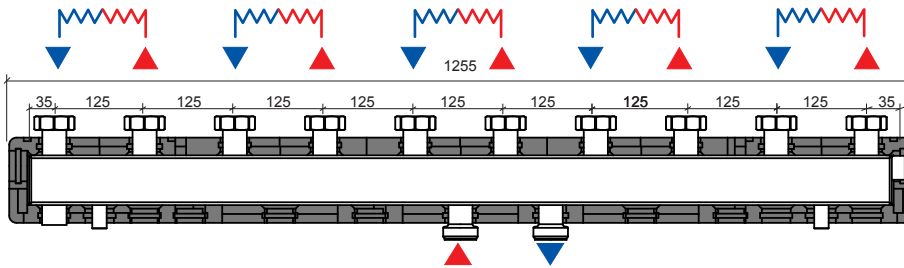

- It allows the management of multiple zone plants
- Built with a square profile.
- Thermal insulation in black EPP
- 3 versions according to connections:
 - "C70/F" with flanged connections
 - "C70/M" with "Minipump" ball valve
 - "C70/F" with threaded connections

Delivery chamber of Ø 38 (DN40)
Return chamber of Ø 38 (DN40)

ABMESSUNGEN UND ANSCHLÜSSE / DIMENSIONS AND CONNECTIONS

DN 25 "C70/2F"

Legende / Key

- 1 Anschluss für SicherheitsGruppe (Vorlauf)
Safety unit connection (flow)
- 2 Anschluss für Ausdehnungsgefäß (Rücklauf)
Expansion tank connection (return)
- 3 Anschluss für Wandhalterung "Delta"
Wall bracket "Delta" connection

ABMESSUNGEN UND ANSCHLÜSSE / DIMENSIONS AND CONNECTIONS

DN 25 "C70/3F"

DN 25 "C70/4F"

DN 25 "C70/5F"

NENN-DURCHMESSER - Ø NOMINAL	DN25
Leistung - Output ΔT 20 K	93 kW
Nenn-durchfluss - Nom. Flow Rate ΔT 20 K	4000 l/h
Max. Temperatur - Max. temperature	110°C
Max. Druck - Max. pressure	6 bar
Isolierungsmaterial Material of insulation	EPP 40 g/l λ 0.036 W/mK sp 25 mm
Material - Material	<i>Stahl - Steel</i> S235
Max. Gesamt-abmessungen Max overall dimension	2F 125x170x505
	3F 130x170x755
	4F 120x200x1070
	5F 120x200x1300